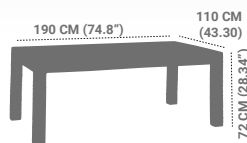

Package dimension:

87.7H × 54.2L × 59.6 W CM

34.5 "H × 21.33" L × 23.46" W **CBM: 0.28**

Grand table (1 PC)

Product dimensions:

41 H × 84.5 L × 58 W CM

16.14"H × 33.26" L × 22.83" W

Package type : Carton

Product dimensions:

48 W × 85.5 L × 42 H CM
18.84" W × 33.66" L × 16.53" H

PF529 (7 seater sofa set)

Package type : 2 Cartons
Package Quantity: 1 sofa set (7 seater)
Package dimension:
90 H × 93 L × 57.5 W CM
35.43" H × 36.81" L × 22.63" W
89 H × 86 L × 59 W CM
35.03" H × 33.85" L × 23.22" W
CBM: 0.787

Rattan Table (1 PC)

Product dimensions:

42 H × 85.5 L × 48 W CM
18.89" W × 33.66" L × 16.53" H

PF527 (4 seater sofa set)

Package type : 1 Carton
Package Quantity: 1 sofa set (4 seater)
Package dimension:
90 H × 93 L × 57.5 W CM
35.43" H × 36.61" L × 22.63" W
CBM: 0.485

Elegant /4 (190cm) PF329

Rectangle Table

Colors: White Brown
 Dark Gray Ivory

Package Volume CBM : 0.25
Package Dimension (cm) : 115 × 57 × 38cm
Package Quantity : 1 Pc.
Package Type : carton

**PF327
Elegant /2(110cm)**