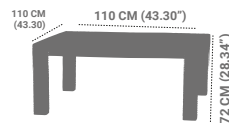

Package dimension:

87.7H × 54.2L × 59.6 W CM

34.5 "H × 21.33" L × 23.46" W **CBM: 0.28**

Grand table (1 PC)

Product dimensions:

41 H × 84.5 L × 58 W CM

16.14"H × 33.26" L × 22.83" W

Package type : Carton

Elegant /4 (190cm) PF329

Rectangle Table

Colors: White Brown
 Dark Gray Ivory

Package Volume CBM : 0.25
Package Dimension (cm) : 115 × 57 × 38cm
Package Quantity : 1 Pc.
Package Type : carton

**PF327
Elegant /2(110cm)**

Square Table

Package Volume CBM : 0.19
Package Dimension (cm) : 115 × 57 × 29cm
Package Quantity : 1 Pc.
Package Type : carton

Colors: White Brown
 Dark Gray Ivory

**PF328
Elegant /3(150cm)**

Rectangle Table

Package Volume CBM : 0.22
Package Dimension (cm) : 115 × 57 × 33cm
Package Quantity : 1 Pc.
Package Type : carton

Colors: White Brown
 Gray Dark Ivory

PF125
X Chair Armless chair

Product Dimension (cm) : L48 × W 44 × H 85 cm
 Package Dimension (cm) : L59 × W 44 × H 268 cm
 Package Quantity : 18 Pc.
 Package Type : Plastic bag