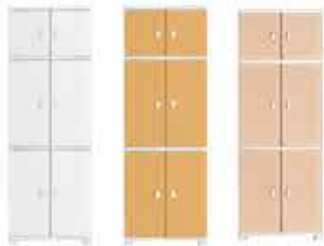

PC233

PETRA DOUBLE + CASE

With Hanger & three Shelves or With Five Shelves

Assembled by your way

Option #3

Package Volume CBM : 0.32
Package Quantity : 1 Pc.