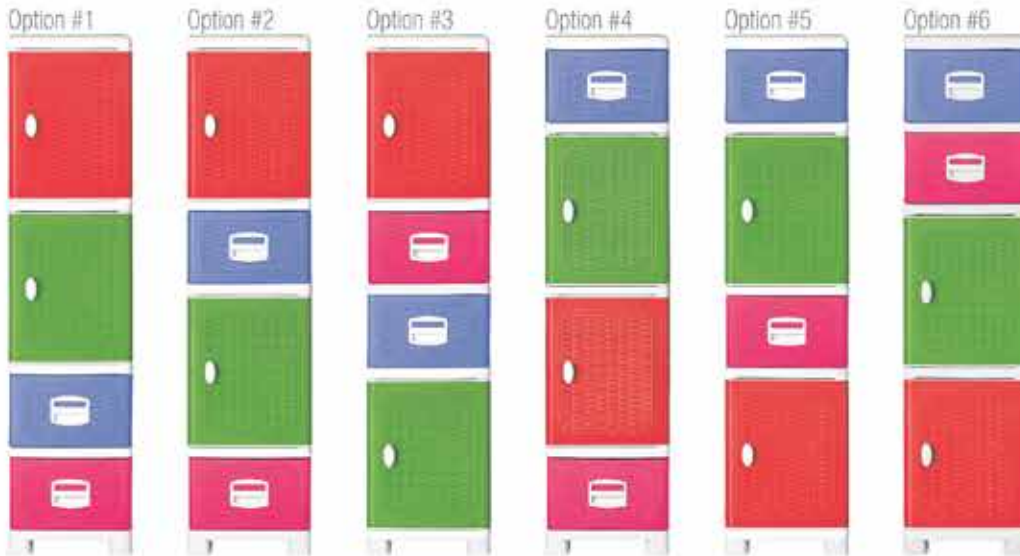

Option #2

Option #3

Package Volume CBM : 0.123

Package Quantity : 1 Pc.

PC227

COMMODORE EIGHT

With two Shelves

Assembled by your way