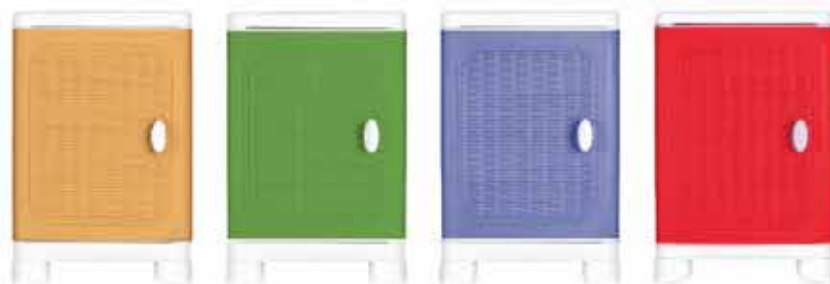

Assembled by your way

Package Volume CBM : 0.266
 Package Quantity : 1 Pc.

Available with 4 small drawers
 instead of Two Big drawers

PC219

COMMODORE

With One Shelf

Package Volume CBM : 0.033
Package Quantity : 1 Pc.