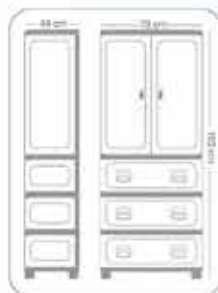

Package Volume CBM : 0.38
Package Quantity : 1 Pc.