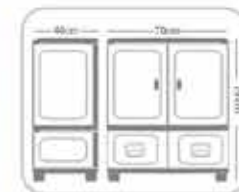

PC235

PETRA MINI LOCKER

With One Shelf

Assembled by your way

Option #1

Option #2

Package Volume CBM : 0.13
 Package Quantity : 1 Pc.

Available with 4 small drawers instead of Two Big drawers