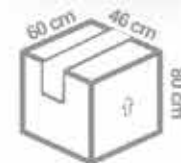

Option #3

Package Volume CBM : 0.243
Package Quantity : 1 Pc.

PC205

PETRA Three / 4SMALL DRAWER

With Hanger or Two Shelves

Assembled by your way

Package Volume CBM : 0.235
 Package Quantity : 1 Pc.

PC206