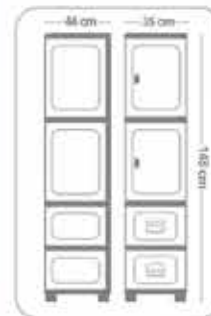

Option #2

Option #3

Package Volume CBM : 0.123

Package Quantity : 1 Pc.

PC227

COMMODORE EIGHT

With two Shelves

Assembled by your way

Package Volume CBM : 0.173

Package Quantity : 1 Pc.

PC228

COMMODORE NINE

With Three Shelves

Assembled by your way

Option #1

Option #2