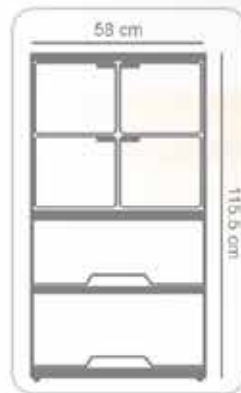

SB121 Star Box - Printed

Package Volume CBM : 0.128
Package Quantity : 1 Pc.

SD121 Star Drawers - Printed

Package Volume CBM : 0.148
Package Quantity : 1 Pc.

TOP CONNECTOR SHELVES

use this connector to make unlimited shelves