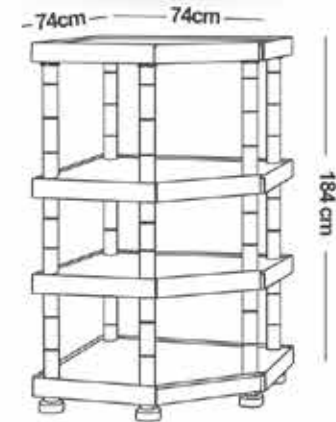

TOP CORNER SHELVES

PS301
Three Corner Shelves

PS302
Four Corner Shelves

PS303
Five Corner Shelves

PS301 Package Volume CBM : 0.160

PS302 Package Volume CBM : 0.200

PS303 Package Volume CBM : 0.230

Package Quantity : 1 Pc.