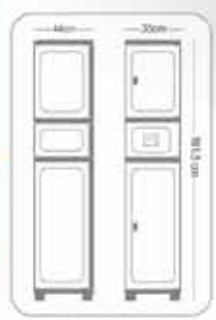

PC228

COMMODORE NINE

With Three Shelves

Assembled by your way

Package Volume CBM : 0.173
Package Quantity : 1 Pc.