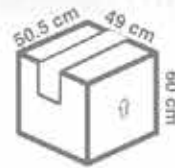

SB121 Star Box - Printed

Package Volume CBM : 0.128
Package Quantity : 1 Pc.

SD121 Star Drawers - Printed

Package Volume CBM : 0.148
Package Quantity : 1 Pc.

TOP CONNECTOR SHELVES

use this connector to make unlimited shelves