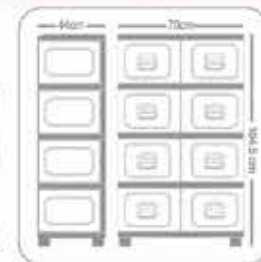

Package Volume CBM : 0.203
Package Quantity : 1 Pc.