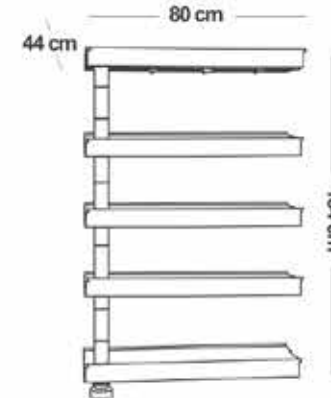

PS203
Five Connector Shelves

PS201 Package Volume CBM : 0.090

PS202 Package Volume CBM : 0.110

PS203 Package Volume CBM : 0.130

Package Quantity : 1 Pc.