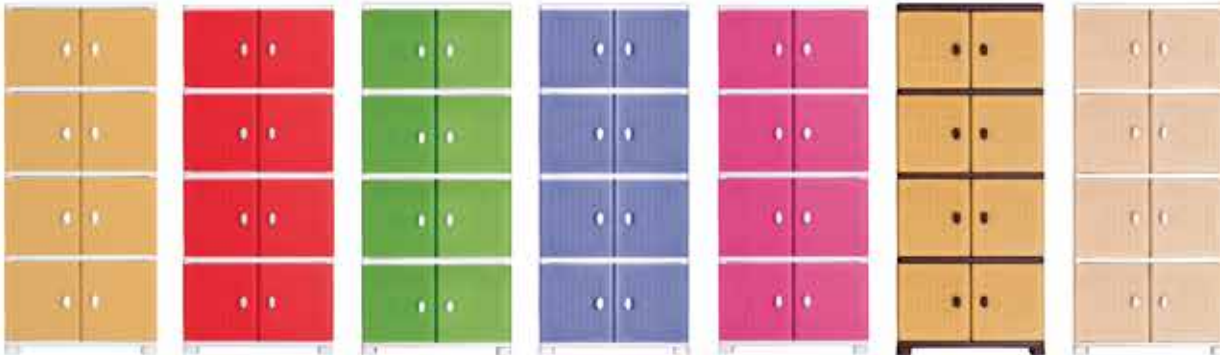

Package Volume CBM : 0.25
Package Quantity : 1 Pc.