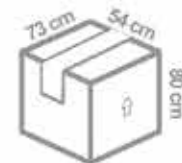

With Hanger & Two Shelves

With Four Shelves

Option #2

Available with 2 small drawers
instead of one Big drawer

Package Volume CBM : 0.32

Package Quantity : 1 Pc.

PC212 PETRAcase

Package Volume CBM : 0.083
Package Quantity : 1 Pc.