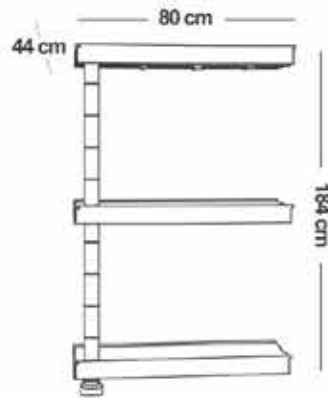

TOP CONNECTOR SHELVES

use this connector to make unlimited shelves

PS201
Three Connector Shelves