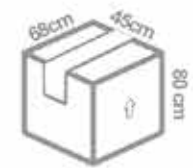

Package Volume CBM : 0.243
Package Quantity : 1 Pc.

Available with one Big drawer instead of 2 small drawers