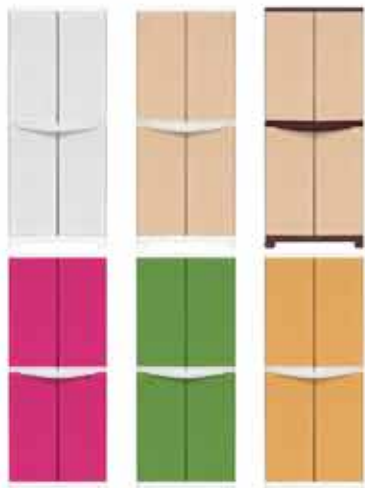

PC201

PETRAOne

Package Volume CBM : 0.123
 Package Quantity : 1 Pc.

PC202

PETRA Double

With Hanger & Two Shelves

With Four Shelves

Package Volume CBM : 0.228
 Package Quantity : 1 Pc.