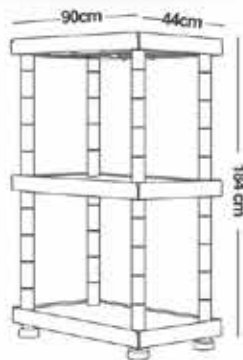

TOP SHELVES

PS101
Three Shelves