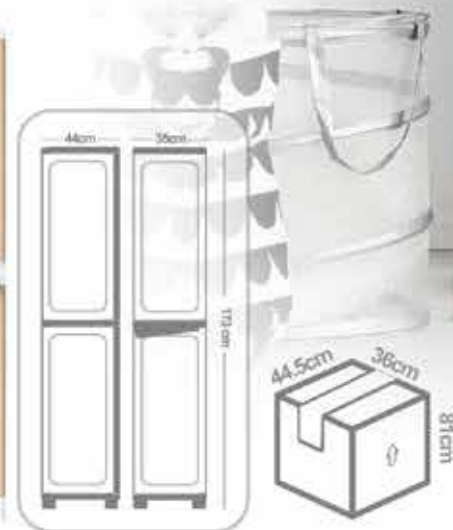

PC231 COMMODORE PLUS

With Hanger & Two Shelves

Package Volume CBM : 0.13
Package Quantity : 1 Pc.