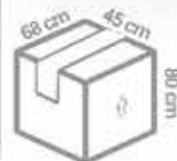

Package Volume CBM : 0.243
Package Quantity : 1 Pc.