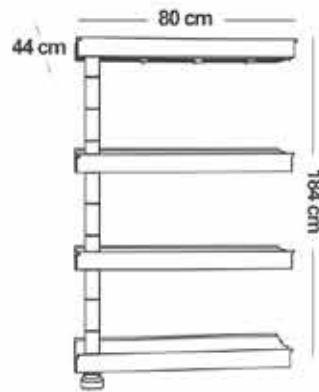

PS202
Four Connector Shelves