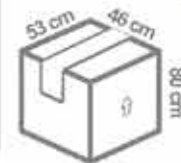

Package Volume CBM : 0.181
Package Quantity : 1 Pc.