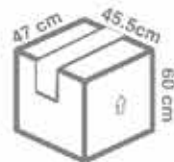

Package Volume CBM : 0.128
Package Quantity : 1 Pc.