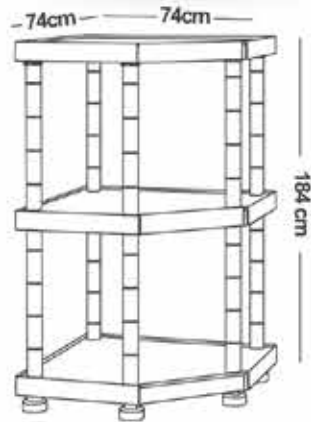

TOP CORNER SHELVES

PS301
Three Corner Shelves