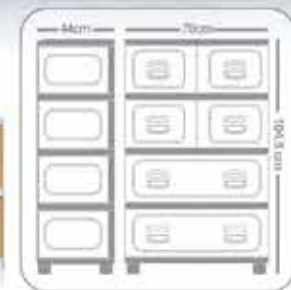

Assembled by your way

Option #1

Option #2

Option #3

Option #4

Option #5

Package Volume CBM : 0.203
 Package Quantity : 1 Pc.

PC210