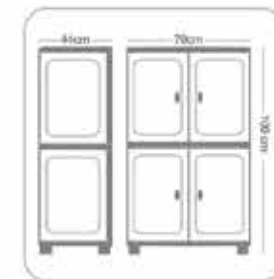

Package Volume CBM : 0.13
Package Quantity : 1 Pc.