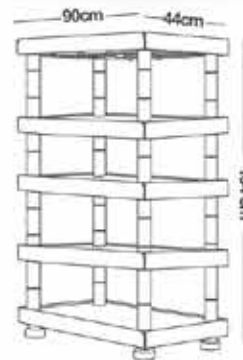

-  Black
-  Brown
-  Grey

TOP SHELVES

PS101
Three Shelves

PS101 Package Volume CBM : 0.110
PS103 Package Volume CBM : 0.150

PS102
Four Shelves

PS102 Package Volume CBM : 0.130
Package Quantity : 1 Pc.

PS103
Five Shelves