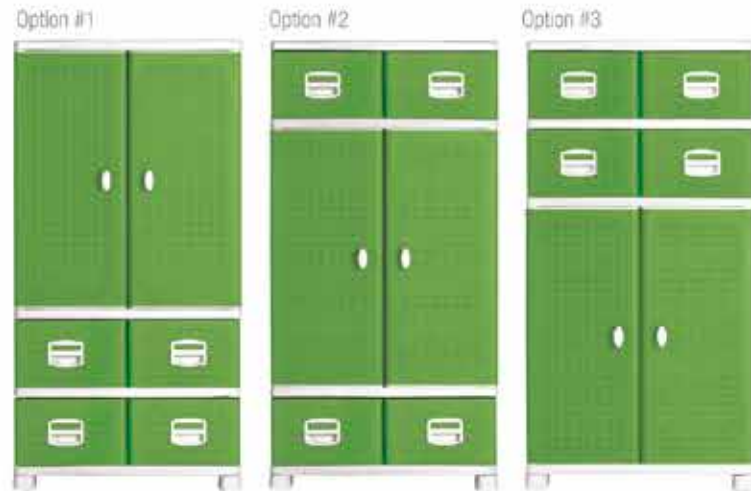

Option #3

Package Volume CBM : 0.243
Package Quantity : 1 Pc.

PC205

PETRA Three / 4SMALL DRAWER

With Hanger or Two Shelves

Assembled by your way

Package Volume CBM : 0.235
 Package Quantity : 1 Pc.

PC206