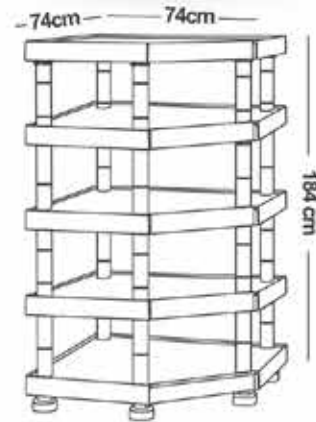

PS302
Four Corner Shelves