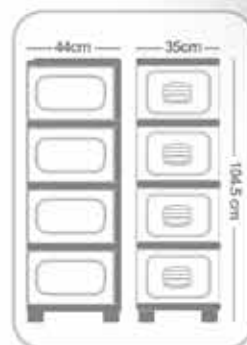

PC231 COMMODORE PLUS

With Hanger & Two Shelves

Package Volume CBM : 0.13
Package Quantity : 1 Pc.

PD109 STONE DRAWERS

- | | | |
|---|---|---|
|  |  |  |
|  |  |  |
|  |  | |

Package Volume CBM : 0.101
 Package Quantity : 1 Pc.